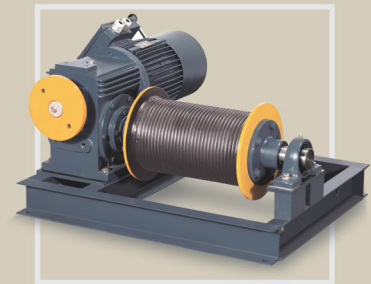

# Dumbwaiters Food Lift

Dumbwaiters Elevators are used in Bungalows, Hotels, Restaurant, Clubs & Party Halls Buildings for speedy service of eatables.

Dumbwaiter Capacity 100 kg / 250 kg

➡ Capacity 100kg to 250kg

### Various Options Are Available :

Speed	0.15 to 0.30 mt / ps
Capacity	100 kg to 250 kg
Car Finish	MS Powder Coated Finish Car. Stainless Steel Hair line Finish Car.
Doors Finish	M.S Collapsible Manual Doors. MS Powder Coated / Stainless Steel Finish Swing Manual Door. MS Powder Coated / Stainless Steel Finish By Parting Manual Door.

# Stair Lift

- Lift Capacity** : 300 lb (136 kg)
- Seat Pad Size** : 15.75 in wide x 16.75 in deep (391 mm x 416 mm)
- Width Between Arms** : 20.25 in (514 mm)
- Footrest Size** : 10.5 in long x 11 in wide (267 mm x 279 mm)
- Vertical Rail** : Installs within 5 in (127 mm) of the wall